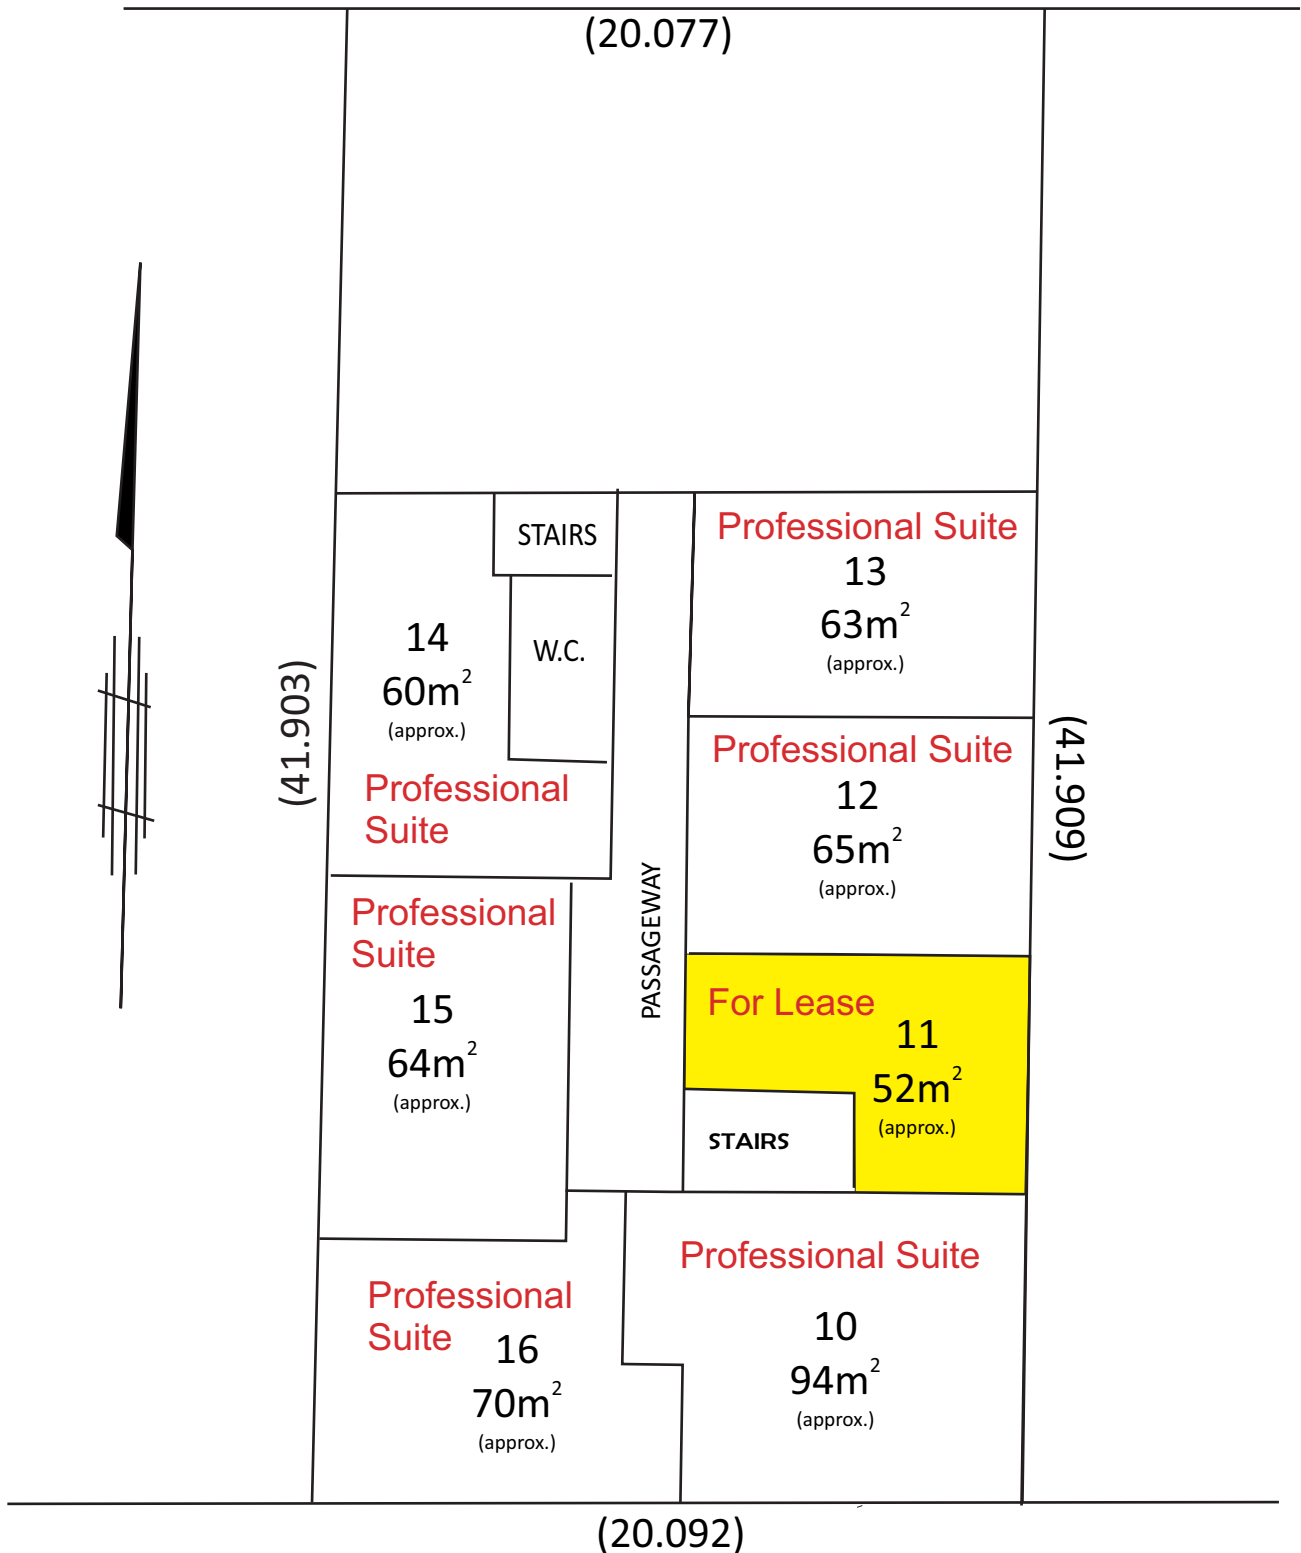

THE FIRST FLOOR OF A BUILDING ERECTED ON  
LOT 443 ON PLAN WD 5588  
PARISH OF NERANG, COUNTY OF WARD

BARRANBALI STREET

THOMAS DRIVE